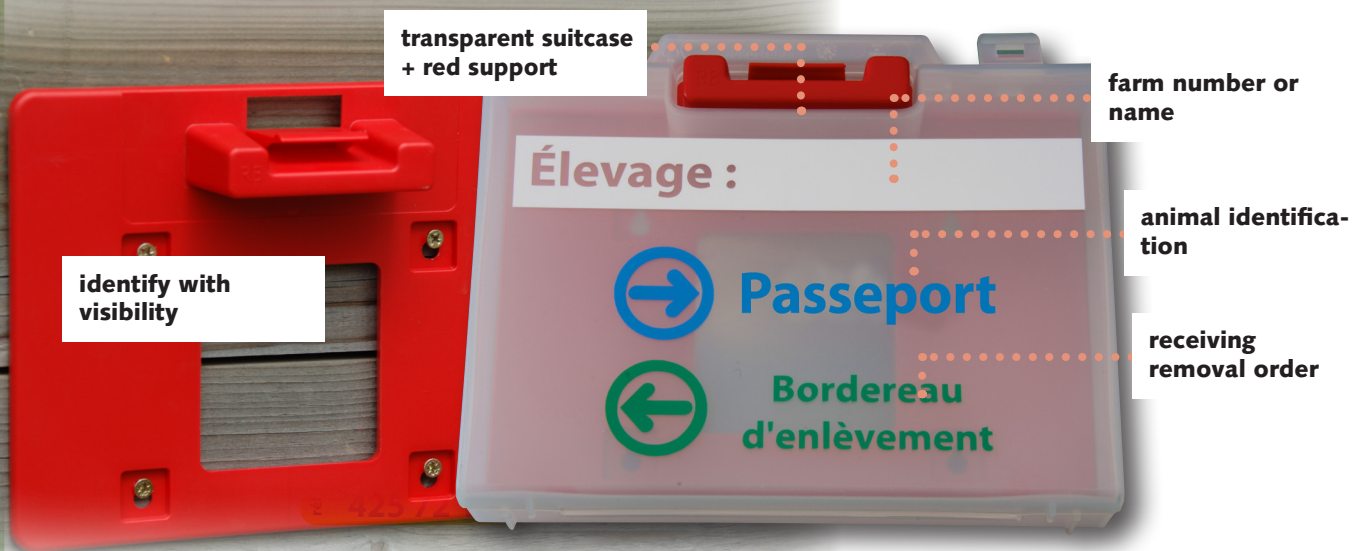

Farm area : rendering

management : dead animals & rendering
documents management

> ekar® suitcase

> description

> the strengths

- > an exclusive box for rendering papers
 - animal official papers
 - removal order
- > documents protected of rain
- > easy localization of documents
- > clean and sustainable equipment

> how it works

- The breeder puts animals IDs in the suitcase - suitcase closed, it does not fear rain - the farm name is written on the box.

- The collect agent open the suitcase and take the papers - puts the removal order in - fixes the suitcase in position on its support.